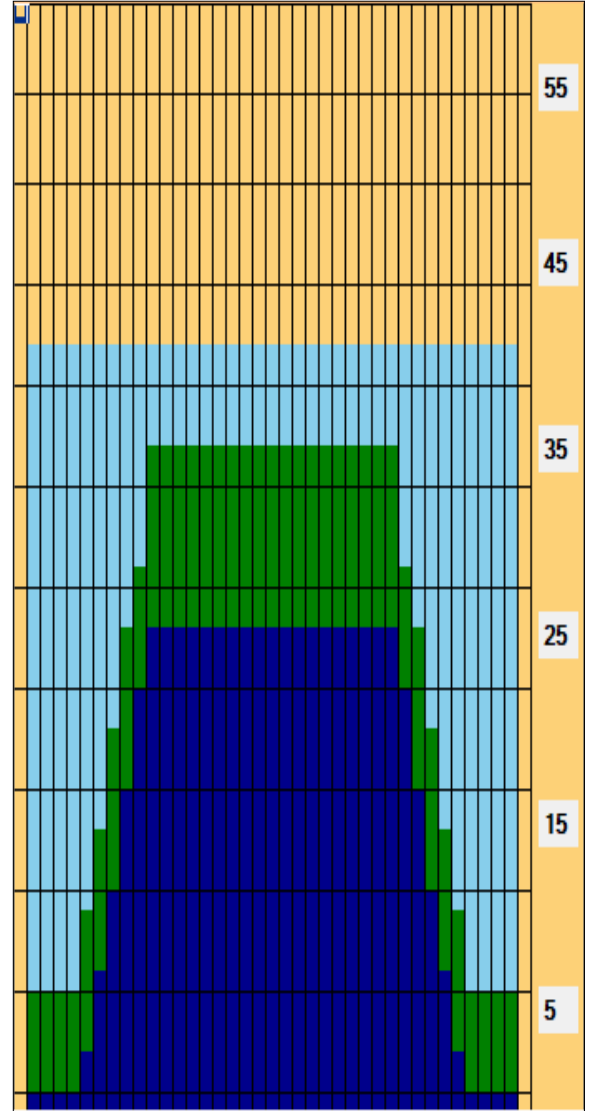

2022 ウェブアイカップ42F

Oil Pattern Distance:	42 Feet	Reverse Brush Drop:	42 Feet	Oil Per Board:	50 uL
Forward Oil Total:	19.4 mL	Reverse Oil Total:	17.05 mL	Volume Oil Total:	36.45 mL
Forward Boards Crossed:	388 Boards	Reverse Boards Crossed:	341 Boards	Total Boards Crossed:	729 Boards

	Start	Stop	Loads	Speed	Crossed	Start	End	Feet	T.Oil
1	2L	2R	4	14	148	0.0	5.9	5.9	7400
2	6L	6R	1	14	29	5.9	7.8	1.9	1450
3	7L	7R	2	14	54	7.8	11.7	3.9	2700
4	8L	8R	2	14	50	11.7	15.6	3.9	2500
5	9L	9R	2	18	46	15.6	20.7	5.1	2300
6	10L	10R	2	18	42	20.7	25.8	5.1	2100
7	11L	11R	1	22	19	25.8	28.9	3.1	950
8	2L	2R	0	22	0	28.9	42.0	13.1	0

Conditioner:
Type In or Select One

TransferType:
Type In or Select One

Forward
Reverse
Combined
Buff

	Start	Stop	Loads	Speed	Crossed	Start	End	Feet	T.Oil
1	2L	2R	0	30	0	42.0	37.0	-5.0	0
2	11L	11R	2	22	38	37.0	30.8	-6.2	1900
3	10L	10R	1	22	21	30.8	27.7	-3.1	1050
4	9L	9R	2	18	46	27.7	22.6	-5.1	2300
5	8L	8R	2	18	50	22.6	17.5	-5.1	2500
6	7L	7R	2	14	54	17.5	13.6	-3.9	2700
7	6L	6R	2	14	58	13.6	9.7	-3.9	2900
8	2L	2R	2	14	74	9.7	5.8	-3.9	3700
9	2L	2R	0	10	0	5.8	0.0	-5.8	0

Item Description	3L-7L:18L-18R Outside Track:Middle	8L-12L:18L-18R Middle Track:Middle	13L-17L:18L-18R Inside Track:Middle	18L-18R:17R-13R Middle: Inside Track	18L-18R:12R-8R Middle:Middle Track	18L-18R:7R-3R Middle:Outside Track
Track Zone Ratio	3.38	1.16	1	1	1.16	3.38